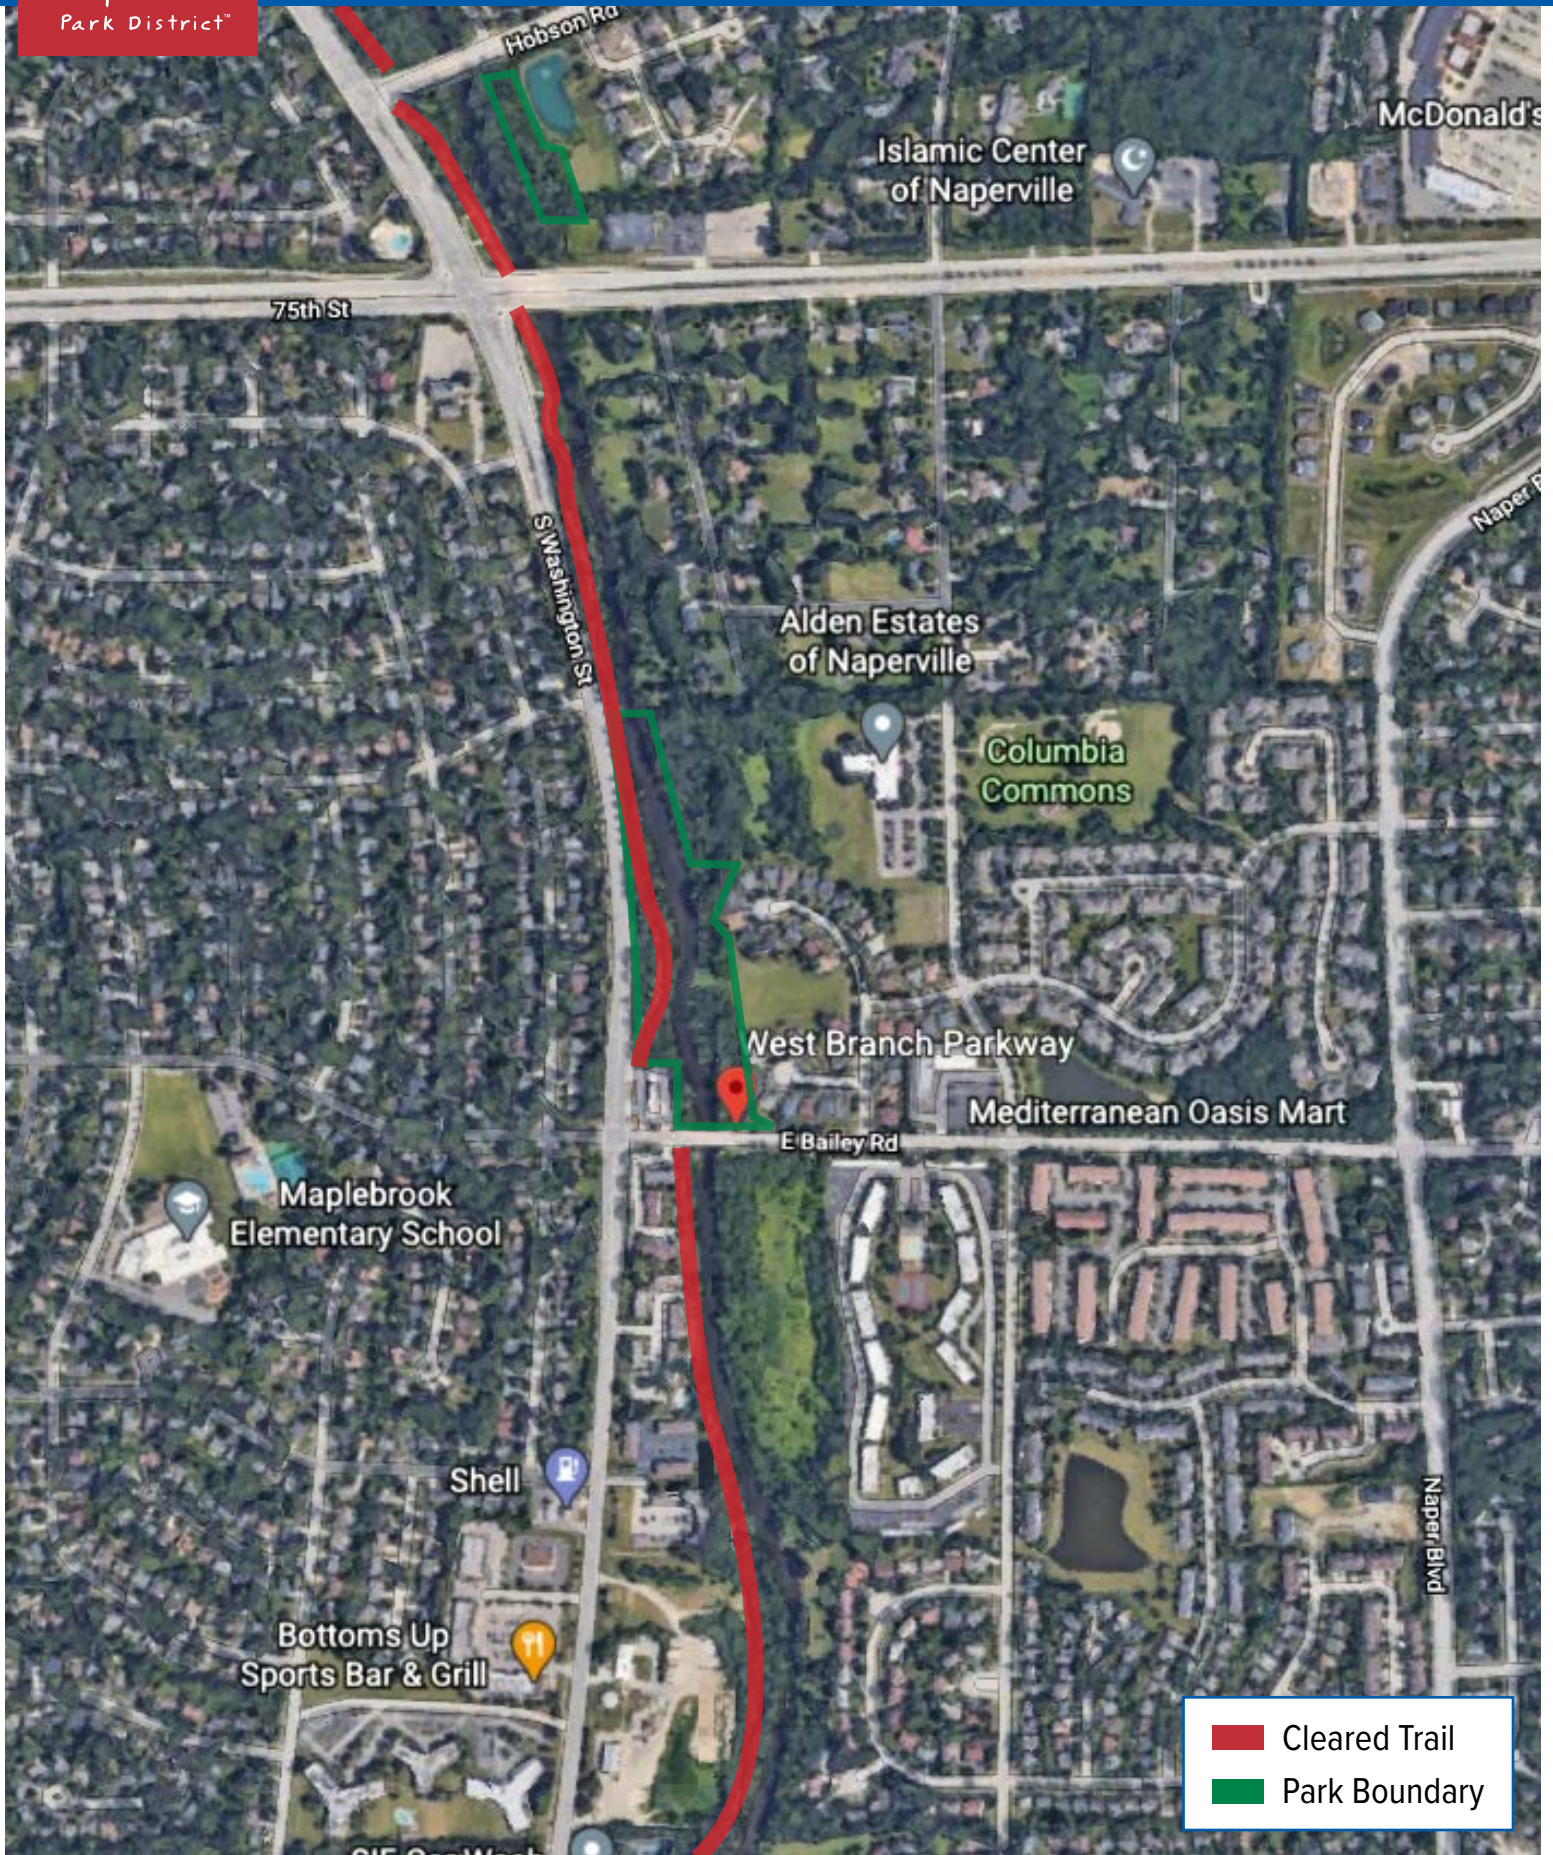

Naperville
Park District

DuPage River Trail through West Branch Parkway

-  Cleared Trail
-  Park Boundary