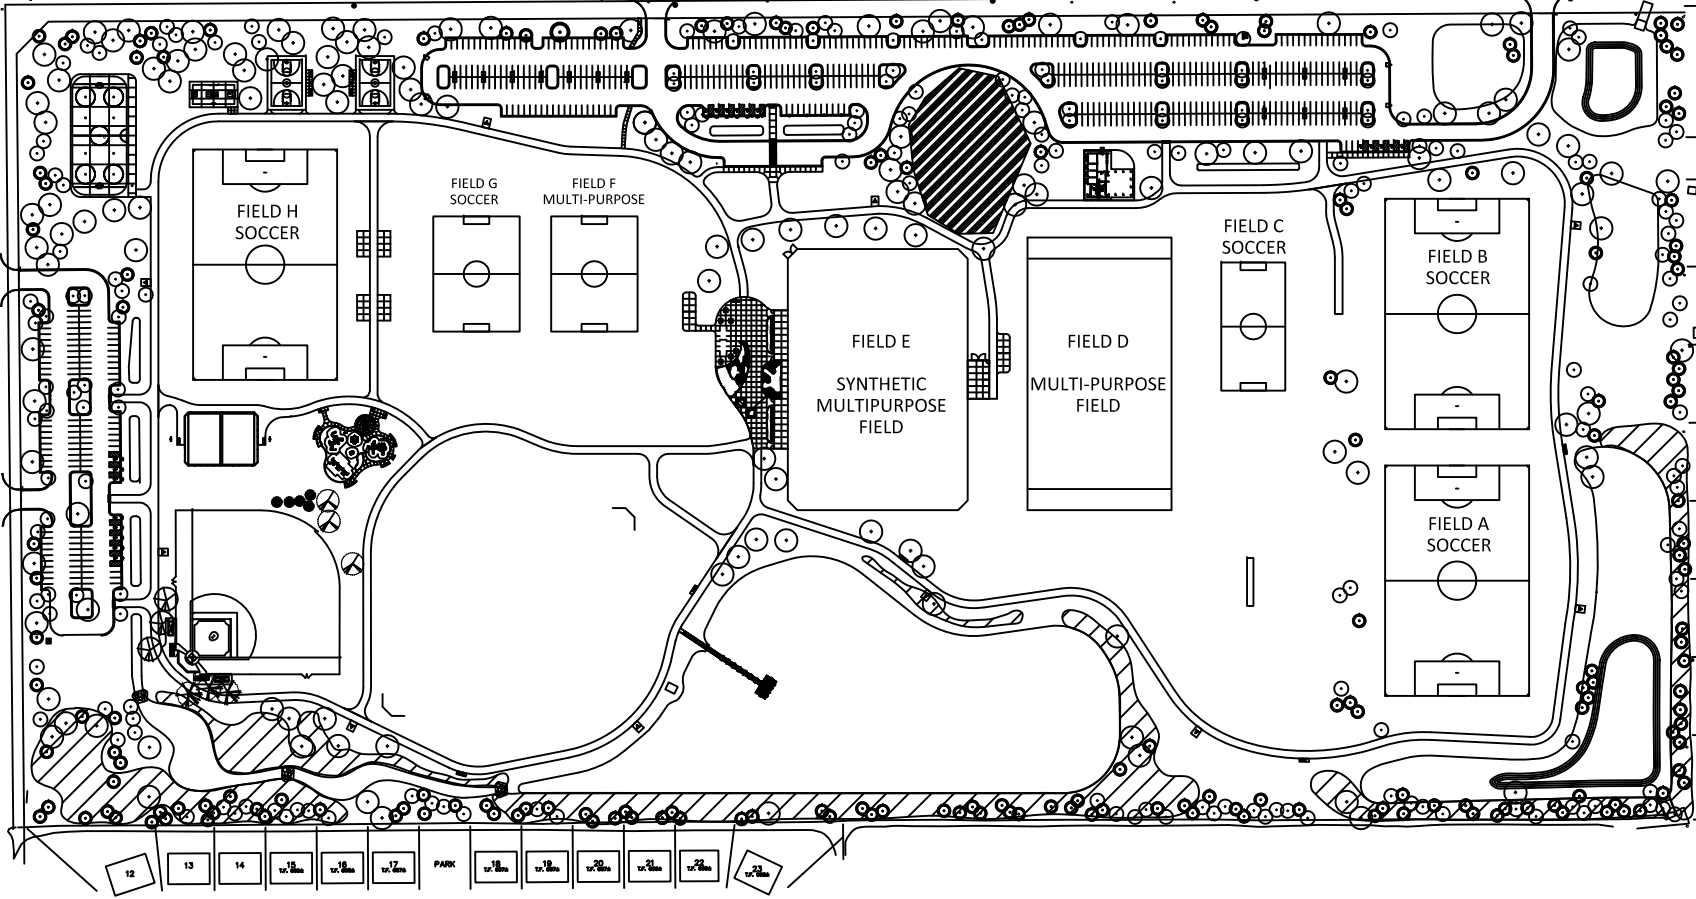

TAMARACK WEST
SUBDIVISION

111TH STREET

CENTURY TRACE SUBDIVISION
(VILLAGE OF PLAINFIELD)

NAPERVILLE PARK DISTRICT

Administrative Office
320 W. Jackson
Naperville, Illinois
60540-5275

Field Location Map

COMMISSIONERS PARK
3704 111TH STREET
NAPERVILLE, IL

DATE	REVISIONS

SCALE	1" = 300'
DATE	Spring 2023
PROJECT ID	
DRAWN BY	JB
CHECKED BY	SA

SHEET NO.