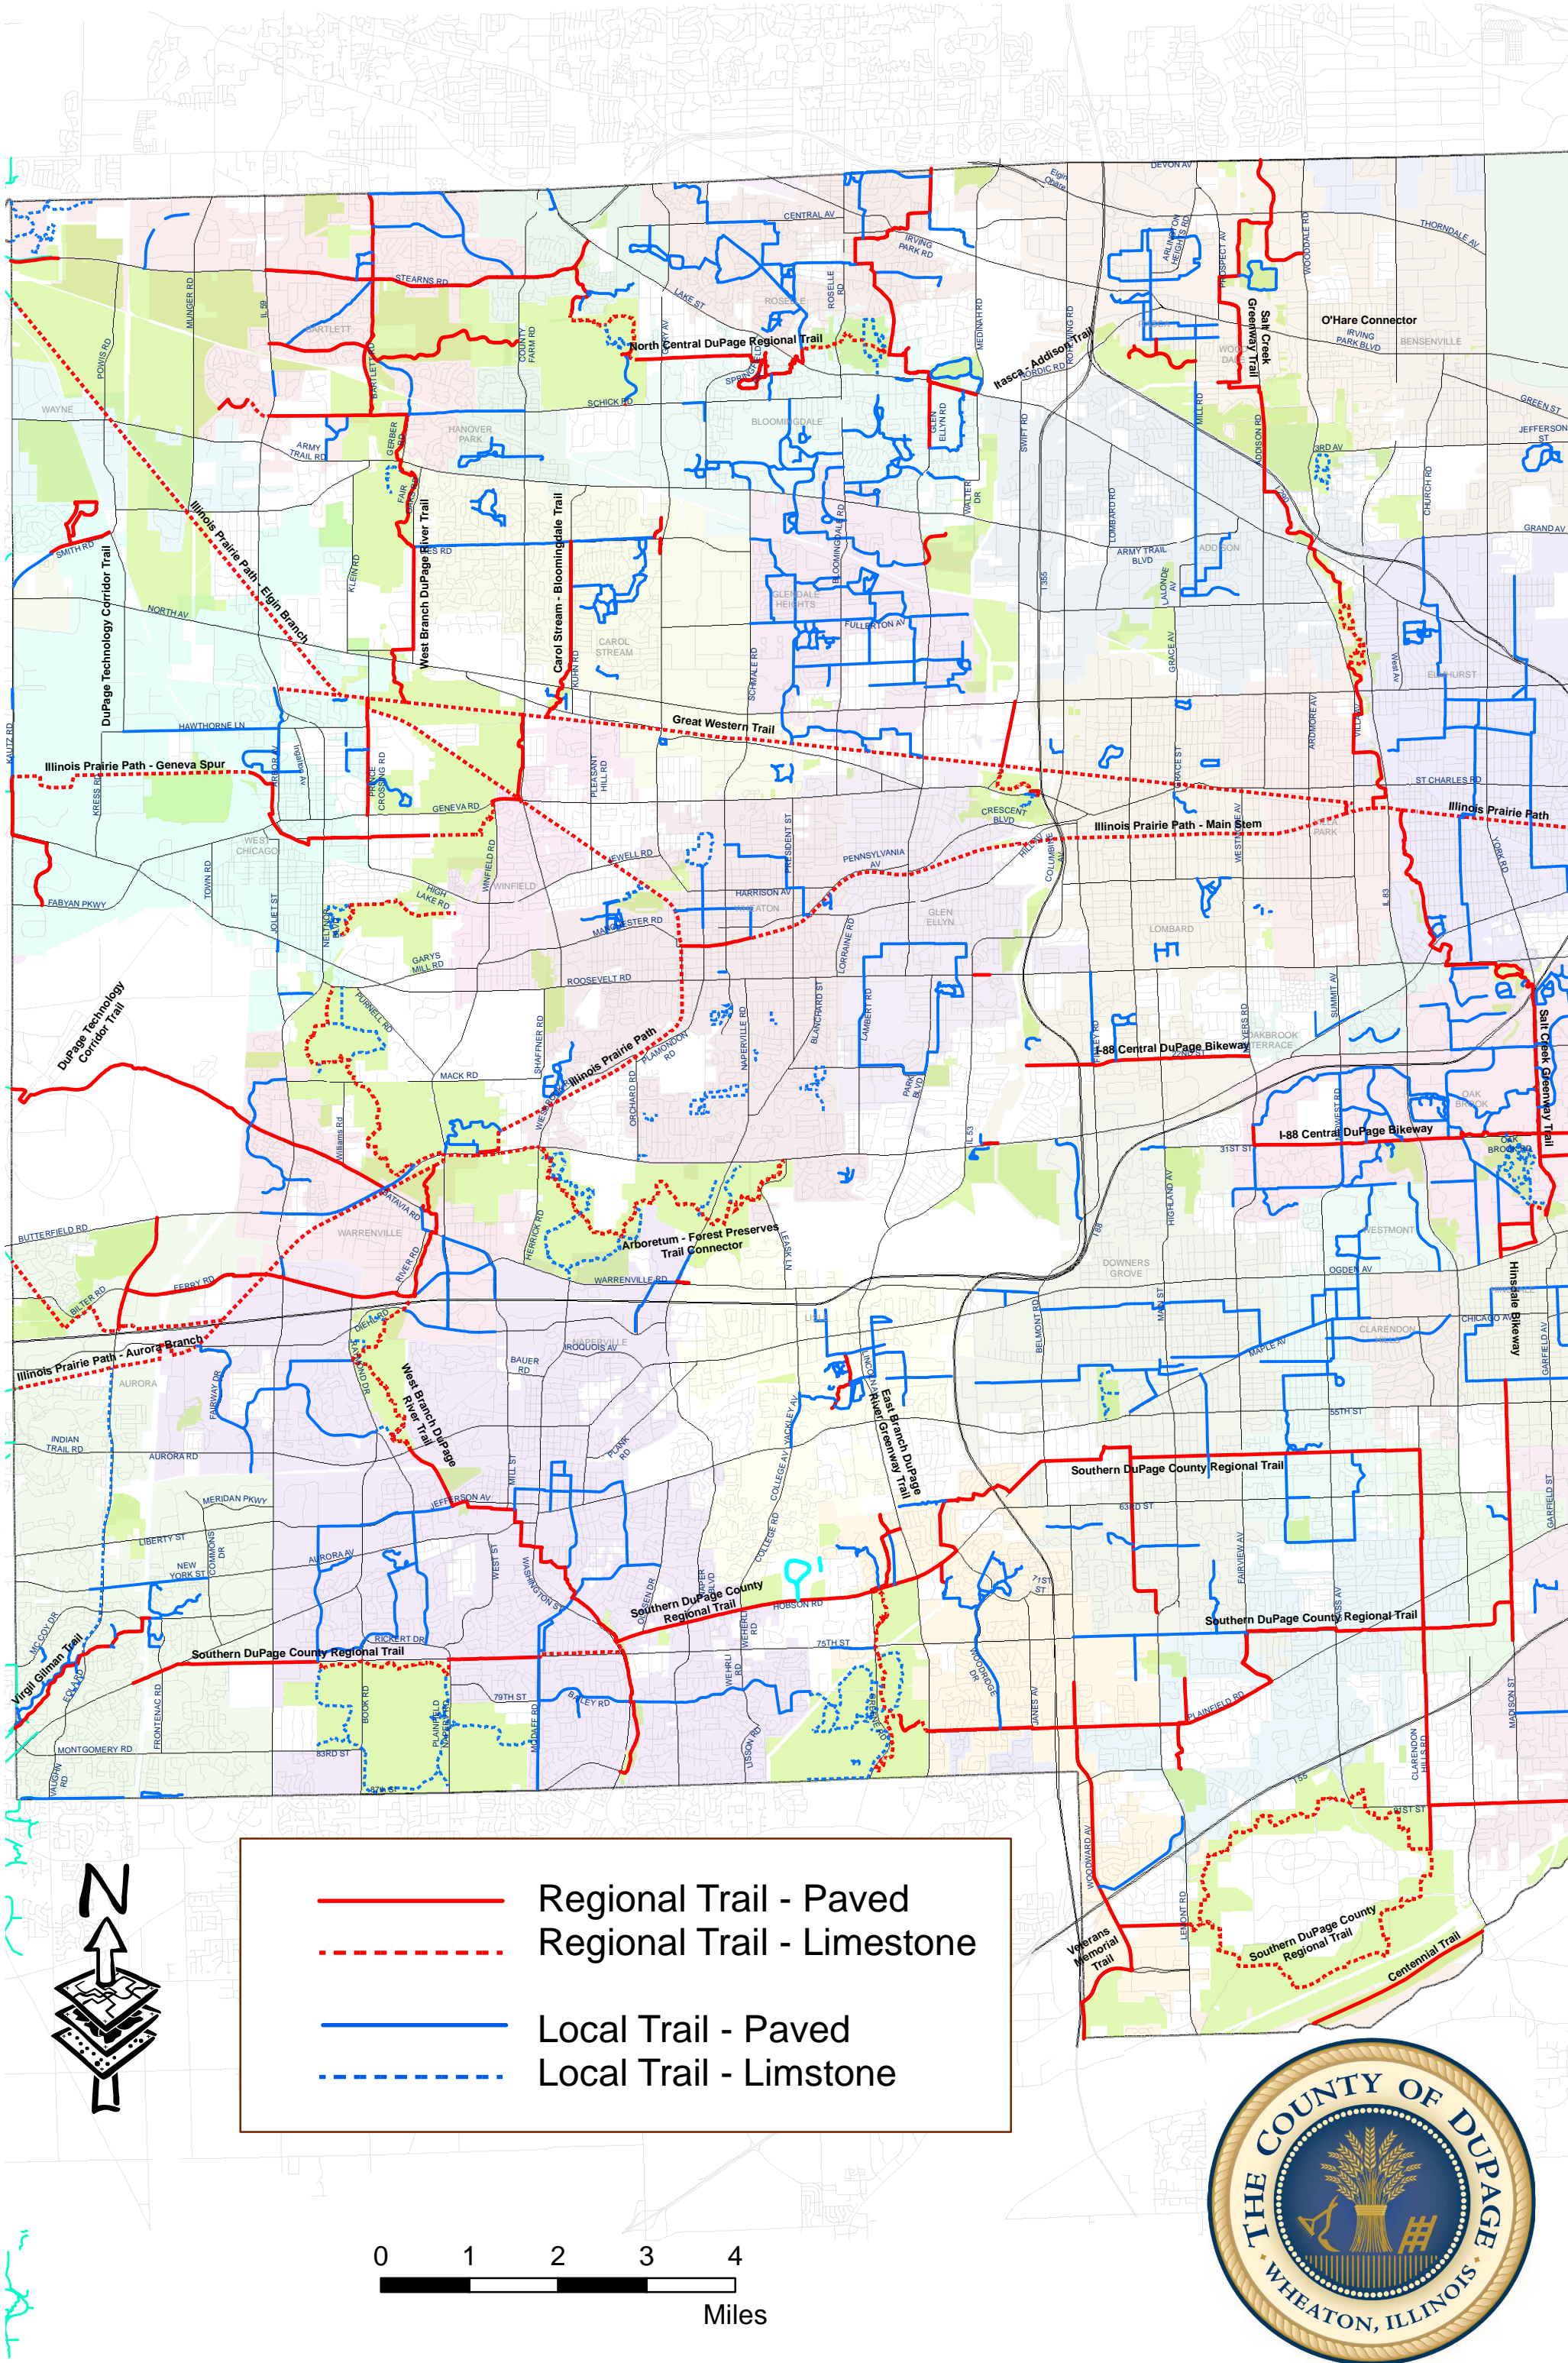

DuPage County Trails -- Trail Surface Map

| | |
|--|----------------------------|
| | Regional Trail - Paved |
| | Regional Trail - Limestone |
| | Local Trail - Paved |
| | Local Trail - Limestone |